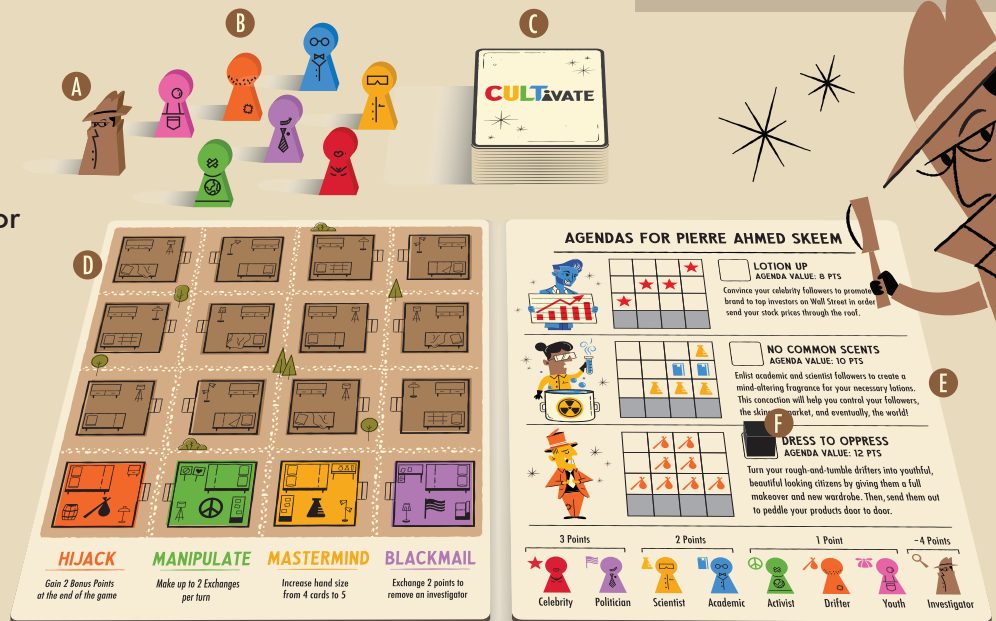

CULTIVATE

PLOT YOUR AGENDA. GROW YOUR FOLLOWING. REAP THE REWARDS.

You are a cult leader working to fill your compound with followers who can help you carry out your cult's agenda. As you cultivate various types of recruits, their unique skills will gain your cult powers to help you fulfill your agenda. But watch out! If you are becoming too powerful, rival cult leaders may try to sabotage you or convert the followers you can't keep in line. You might also garner unwanted attention and be subjected to an undercover investigation at any time. Persuade the right followers, outwit your foes, and rise above the rest.

- 2-5 players
- Ages 14+
- 20-50 min
- MSRP: \$39.99

- Easy to learn
- Lots of player interaction
- Beautiful wooden components
- Unique art style and theming
- Hilarious tongue-in-cheek humor
- Will hit the table over and over